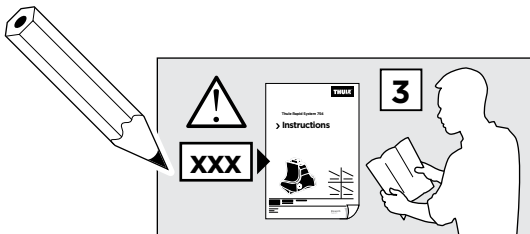

thule.com

1

	X (scale)	X (mm)	X (inch)
SEAT Arosa , 3-dr Hatchback, 98-00, 01-05	31,5	966	38
VOLKSWAGEN Lupo , 3-dr Hatchback, 97-05	31,5	966	38

	Y (scale)	Y (mm)	Y (inch)
SEAT Arosa , 3-dr Hatchback, 98-00, 01-05	25,5	906	35 5/8
VOLKSWAGEN Lupo , 3-dr Hatchback, 97-05	25,5	906	35 5/8

2

SEAT Arosa, 3-dr Hatchback, 98-00, 01-05
VOLKSWAGEN Lupo, 3-dr Hatchback, 97-05

3

	W (mm)	Z (mm)	W (inch)	Z (inch)
SEAT Arosa , 3-dr Hatchback, 98-00, 01-05	260	740	10 1/4	29 1/8
VOLKSWAGEN Lupo , 3-dr Hatchback, 97-05	260	740	10 1/4	29 1/8