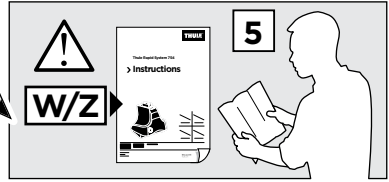

thule.com

1

	X (scale)	X (mm)	X (inch)
SEAT Arosa , 3-dr Hatchback, 98-00, 01-05	31,5	966	38
VOLKSWAGEN Lupo , 3-dr Hatchback, 97-05	31,5	966	38

	Y (scale)	Y (mm)	Y (inch)
SEAT Arosa , 3-dr Hatchback, 98-00, 01-05	25,5	906	35 5/8
VOLKSWAGEN Lupo , 3-dr Hatchback, 97-05	25,5	906	35 5/8

2

SEAT Arosa, 3-dr Hatchback, 98-00, 01-05
VOLKSWAGEN Lupo, 3-dr Hatchback, 97-05

3

	W (mm)	Z (mm)	W (inch)	Z (inch)
SEAT Arosa , 3-dr Hatchback, 98-00, 01-05	260	740	10 1/4	29 1/8
VOLKSWAGEN Lupo , 3-dr Hatchback, 97-05	260	740	10 1/4	29 1/8