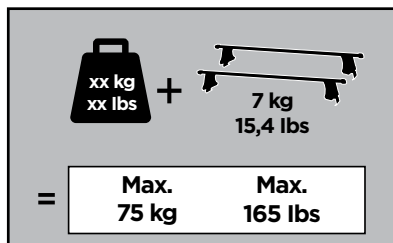

Thule Rapid System Kit 1052

> Instructions

SEAT Arosa, 3-dr Hatchback, 98-00, 01-05

VOLKSWAGEN Lupo, 3-dr Hatchback, 97-05

ISO 11154-E

141052

C.20121015
519-1052-01

Bring your life

thule.com