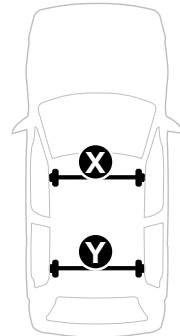

Thule Rapid System Kit 1052

> Instructions

SEAT Arosa, 3-dr Hatchback, 98-00, 01-05

VOLKSWAGEN Lupo, 3-dr Hatchback, 97-05

ISO 11154-E

141052

C.20121015
519-1052-01

Bring your life

thule.com

1

	X (scale)	X (mm)	X (inch)
SEAT Arosa , 3-dr Hatchback, 98-00, 01-05	31,5	966	38
VOLKSWAGEN Lupo , 3-dr Hatchback, 97-05	31,5	966	38

	Y (scale)	Y (mm)	Y (inch)
SEAT Arosa , 3-dr Hatchback, 98-00, 01-05	25,5	906	35 5/8
VOLKSWAGEN Lupo , 3-dr Hatchback, 97-05	25,5	906	35 5/8

2

SEAT Arosa, 3-dr Hatchback, 98-00, 01-05
VOLKSWAGEN Lupo, 3-dr Hatchback, 97-05

3

	W (mm)	Z (mm)	W (inch)	Z (inch)
SEAT Arosa , 3-dr Hatchback, 98-00, 01-05	260	740	10 1/4	29 1/8
VOLKSWAGEN Lupo , 3-dr Hatchback, 97-05	260	740	10 1/4	29 1/8