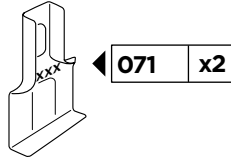

thule.com

1

	X (scale)	X (mm)	X (inch)
SEAT Arosa , 3-dr Hatchback, 98-00, 01-05	31,5	966	38
VOLKSWAGEN Lupo , 3-dr Hatchback, 97-05	31,5	966	38

	Y (scale)	Y (mm)	Y (inch)
SEAT Arosa , 3-dr Hatchback, 98-00, 01-05	25,5	906	35 5/8
VOLKSWAGEN Lupo , 3-dr Hatchback, 97-05	25,5	906	35 5/8

2

SEAT Arosa, 3-dr Hatchback, 98-00, 01-05
VOLKSWAGEN Lupo, 3-dr Hatchback, 97-05

3

	W (mm)	Z (mm)	W (inch)	Z (inch)
SEAT Arosa , 3-dr Hatchback, 98-00, 01-05	260	740	10 1/4	29 1/8
VOLKSWAGEN Lupo , 3-dr Hatchback, 97-05	260	740	10 1/4	29 1/8