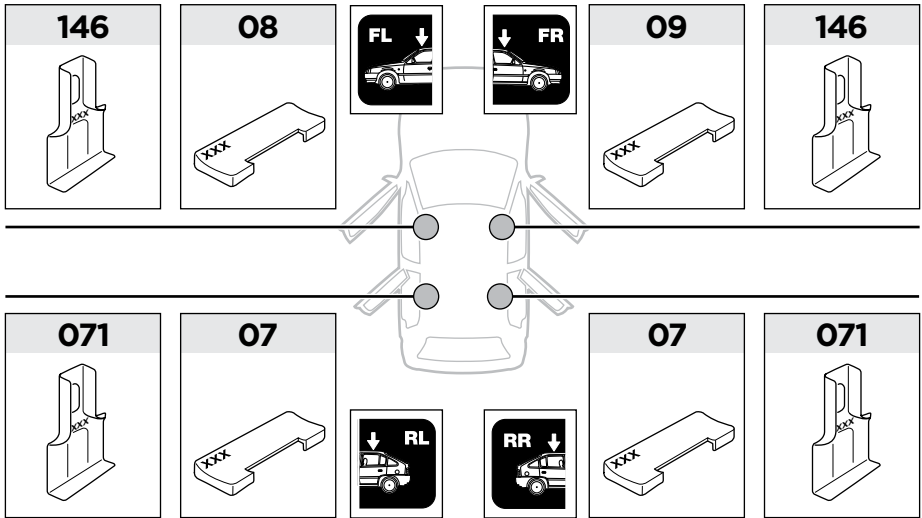

thule.com

1

	X (scale)	X (mm)	X (inch)
SEAT Arosa , 3-dr Hatchback, 98-00, 01-05	31,5	966	38
VOLKSWAGEN Lupo , 3-dr Hatchback, 97-05	31,5	966	38

	Y (scale)	Y (mm)	Y (inch)
SEAT Arosa , 3-dr Hatchback, 98-00, 01-05	25,5	906	35 5/8
VOLKSWAGEN Lupo , 3-dr Hatchback, 97-05	25,5	906	35 5/8

2

SEAT Arosa, 3-dr Hatchback, 98-00, 01-05
VOLKSWAGEN Lupo, 3-dr Hatchback, 97-05

3

	W (mm)	Z (mm)	W (inch)	Z (inch)
SEAT Arosa , 3-dr Hatchback, 98-00, 01-05	260	740	10 1/4	29 1/8
VOLKSWAGEN Lupo , 3-dr Hatchback, 97-05	260	740	10 1/4	29 1/8