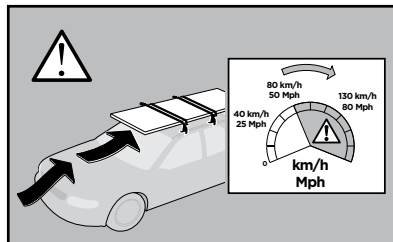

Thule Rapid System Kit 1052

> Instructions

SEAT Arosa, 3-dr Hatchback, 98-00, 01-05

VOLKSWAGEN Lupo, 3-dr Hatchback, 97-05

ISO 11154-E

141052

C.20121015
519-1052-01

Bring your life

thule.com