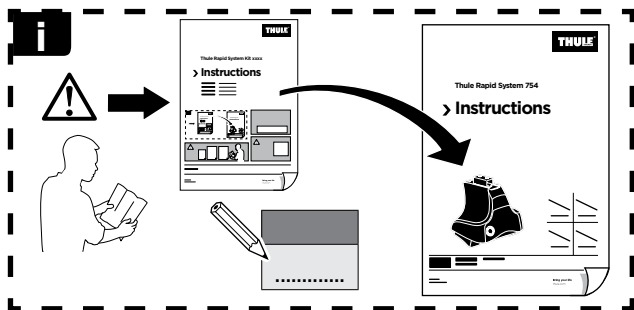

Thule Rapid System Kit 1052

> Instructions

SEAT Arosa, 3-dr Hatchback, 98-00, 01-05

VOLKSWAGEN Lupo, 3-dr Hatchback, 97-05

ISO 11154-E

141052

C.20121015
519-1052-01

Bring your life

thule.com

1

	X (scale)	X (mm)	X (inch)
SEAT Arosa , 3-dr Hatchback, 98-00, 01-05	31,5	966	38
VOLKSWAGEN Lupo , 3-dr Hatchback, 97-05	31,5	966	38

	Y (scale)	Y (mm)	Y (inch)
SEAT Arosa , 3-dr Hatchback, 98-00, 01-05	25,5	906	35 5/8
VOLKSWAGEN Lupo , 3-dr Hatchback, 97-05	25,5	906	35 5/8

2

SEAT Arosa, 3-dr Hatchback, 98-00, 01-05
VOLKSWAGEN Lupo, 3-dr Hatchback, 97-05

3

	W (mm)	Z (mm)	W (inch)	Z (inch)
SEAT Arosa , 3-dr Hatchback, 98-00, 01-05	260	740	10 1/4	29 1/8
VOLKSWAGEN Lupo , 3-dr Hatchback, 97-05	260	740	10 1/4	29 1/8