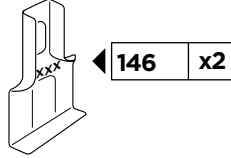

thule.com

1

	X (scale)	X (mm)	X (inch)
SEAT Arosa , 3-dr Hatchback, 98-00, 01-05	31,5	966	38
VOLKSWAGEN Lupo , 3-dr Hatchback, 97-05	31,5	966	38

	Y (scale)	Y (mm)	Y (inch)
SEAT Arosa , 3-dr Hatchback, 98-00, 01-05	25,5	906	35 5/8
VOLKSWAGEN Lupo , 3-dr Hatchback, 97-05	25,5	906	35 5/8

2

SEAT Arosa, 3-dr Hatchback, 98-00, 01-05
VOLKSWAGEN Lupo, 3-dr Hatchback, 97-05

3

	W (mm)	Z (mm)	W (inch)	Z (inch)
SEAT Arosa , 3-dr Hatchback, 98-00, 01-05	260	740	10 1/4	29 1/8
VOLKSWAGEN Lupo , 3-dr Hatchback, 97-05	260	740	10 1/4	29 1/8