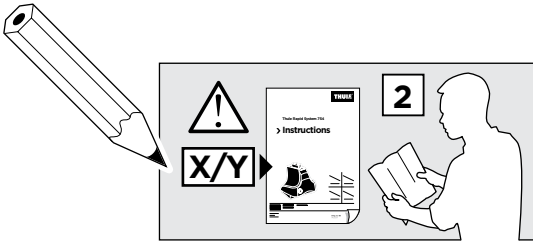

Thule Rapid System Kit 1052

> Instructions

SEAT Arosa, 3-dr Hatchback, 98-00, 01-05

VOLKSWAGEN Lupo, 3-dr Hatchback, 97-05

ISO 11154-E

141052

C.20121015
519-1052-01

Bring your life

thule.com

1

	X (scale)	X (mm)	X (inch)
SEAT Arosa , 3-dr Hatchback, 98-00, 01-05	31,5	966	38
VOLKSWAGEN Lupo , 3-dr Hatchback, 97-05	31,5	966	38

	Y (scale)	Y (mm)	Y (inch)
SEAT Arosa , 3-dr Hatchback, 98-00, 01-05	25,5	906	35 5/8
VOLKSWAGEN Lupo , 3-dr Hatchback, 97-05	25,5	906	35 5/8