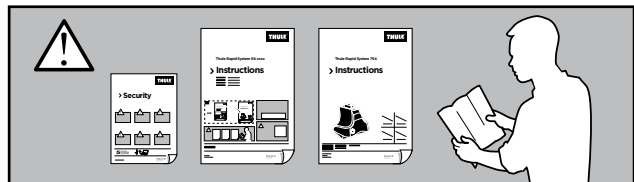

Thule Rapid System Kit 1052

> Instructions

SEAT Arosa, 3-dr Hatchback, 98-00, 01-05

VOLKSWAGEN Lupo, 3-dr Hatchback, 97-05

ISO 11154-E

141052

C.20121015
519-1052-01

Bring your life

thule.com

1

	X (scale)	X (mm)	X (inch)
SEAT Arosa , 3-dr Hatchback, 98-00, 01-05	31,5	966	38
VOLKSWAGEN Lupo , 3-dr Hatchback, 97-05	31,5	966	38

	Y (scale)	Y (mm)	Y (inch)
SEAT Arosa , 3-dr Hatchback, 98-00, 01-05	25,5	906	35 5/8
VOLKSWAGEN Lupo , 3-dr Hatchback, 97-05	25,5	906	35 5/8