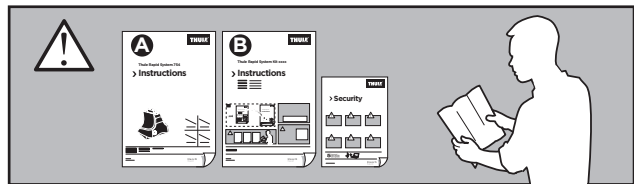

# > Instructions

**CITROËN Xsara**, 3-dr Hatchback, 98-00, 01-06

**CITROËN Xsara**, 5-dr Hatchback, 98-00, 01-06

	<b>xx kg</b> <b>xx lbs</b>	+		<b>7 kg</b> <b>15,4 lbs</b>
<b>CITROËN Xsara</b> , 3-dr Hatchback, 98-00, 01-06	=	<b>Max. 55 kg</b> <b>Max. 121 lbs</b>		
<b>CITROËN Xsara</b> , 5-dr Hatchback, 98-00, 01-06	=	<b>Max. 60 kg</b> <b>Max. 132 lbs</b>		