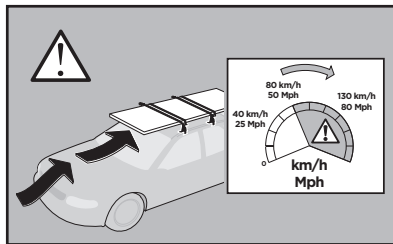

# > Instructions

**CITROËN Xsara**, 3-dr Hatchback, 98-00, 01-06

**CITROËN Xsara**, 5-dr Hatchback, 98-00, 01-06

	<b>xx kg</b> <b>xx lbs</b>	+		<b>7 kg</b> <b>15,4 lbs</b>
<b>CITROËN Xsara</b> , 3-dr Hatchback, 98-00, 01-06	=	<b>Max. 55 kg</b> <b>Max. 121 lbs</b>		
<b>CITROËN Xsara</b> , 5-dr Hatchback, 98-00, 01-06	=	<b>Max. 60 kg</b> <b>Max. 132 lbs</b>		