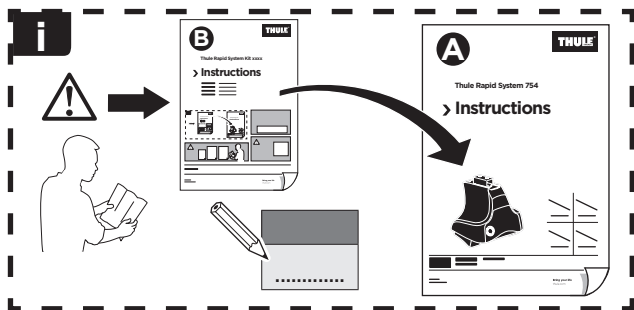

# > Instructions

**CITROËN Xsara**, 3-dr Hatchback, 98-00, 01-06

**CITROËN Xsara**, 5-dr Hatchback, 98-00, 01-06

	<b>xx kg</b> <b>xx lbs</b>	+		<b>7 kg</b> <b>15,4 lbs</b>
<b>CITROËN Xsara</b> , 3-dr Hatchback, 98-00, 01-06	=	<b>Max. 55 kg</b> <b>Max. 121 lbs</b>		
<b>CITROËN Xsara</b> , 5-dr Hatchback, 98-00, 01-06	=	<b>Max. 60 kg</b> <b>Max. 132 lbs</b>		