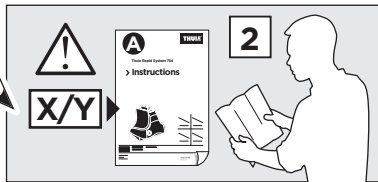

04 x2

16 x4

016 x4

205 x2

x1

x1

1

	X (scale)	X (mm)	X (inch)
CITROËN Xsara, 3-dr Hatchback, 98-00, 01-06	21	861	33 ⁷/₈
CITROËN Xsara, 5-dr Hatchback, 98-00, 01-06	21	861	33 ⁷/₈

	Y (scale)	Y (mm)	Y (inch)
CITROËN Xsara, 3-dr Hatchback, 98-00, 01-06	21	861	33 ⁷/₈
CITROËN Xsara, 5-dr Hatchback, 98-00, 01-06	18,5	836	32 ⁷/₈