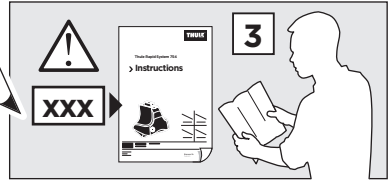

2

NISSAN Micra, 3-dr Hatchback, 93-99, 00-02

NISSAN March, 3-dr Hatchback, 93-99, 00-02

NISSAN Micra, 5-dr Hatchback, 93-99, 00-02

NISSAN March, 5-dr Hatchback, 93-99, 00-02