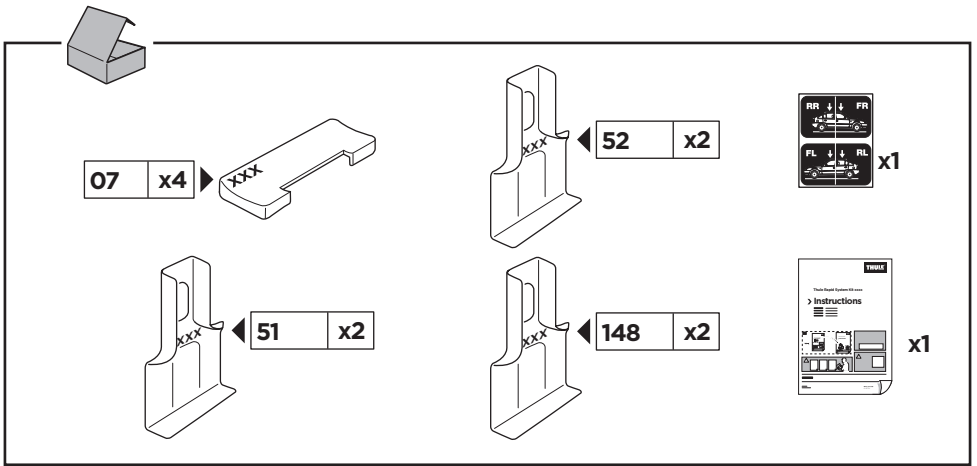

ISO 11154-E

141108

C.20121220
519-1108-01

Bring your life

thule.com

1

	X (scale)	X (mm)	X (inch)
NISSAN Micra , 3-dr Hatchback, 93-99, 00-02	21	861	33 ⁷ / ₈
NISSAN Micra , 5-dr Hatchback, 93-99, 00-02	21	861	33 ⁷ / ₈
NISSAN March , 3-dr Hatchback, 93-99, 00-02	21	861	33 ⁷ / ₈
NISSAN March , 5-dr Hatchback, 93-99, 00-02	21	861	33 ⁷ / ₈

	W (mm)	Z (mm)	W (inch)	Z (inch)
NISSAN Micra , 5-dr Hatchback, 93-99, 00-02	200	650	7 7/8	25 5/8
NISSAN March , 5-dr Hatchback, 93-99, 00-02	200	650	7 7/8	25 5/8