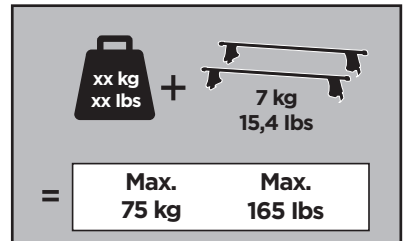

ISO 11154-E

141108

C.20121220
519-1108-01

Bring your life

thule.com

1

	X (scale)	X (mm)	X (inch)
NISSAN Micra , 3-dr Hatchback, 93-99, 00-02	21	861	33 ⁷ / ₈
NISSAN Micra , 5-dr Hatchback, 93-99, 00-02	21	861	33 ⁷ / ₈
NISSAN March , 3-dr Hatchback, 93-99, 00-02	21	861	33 ⁷ / ₈
NISSAN March , 5-dr Hatchback, 93-99, 00-02	21	861	33 ⁷ / ₈