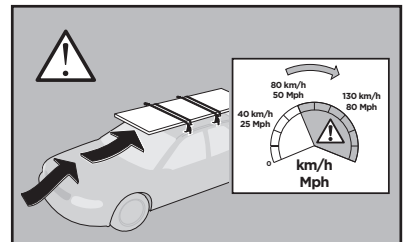

ISO 11154-E

141108

C.20121220
519-1108-01

Bring your life

thule.com

1

	X (scale)	X (mm)	X (inch)
NISSAN Micra , 3-dr Hatchback, 93-99, 00-02	21	861	33 ⁷ / ₈
NISSAN Micra , 5-dr Hatchback, 93-99, 00-02	21	861	33 ⁷ / ₈
NISSAN March , 3-dr Hatchback, 93-99, 00-02	21	861	33 ⁷ / ₈
NISSAN March , 5-dr Hatchback, 93-99, 00-02	21	861	33 ⁷ / ₈