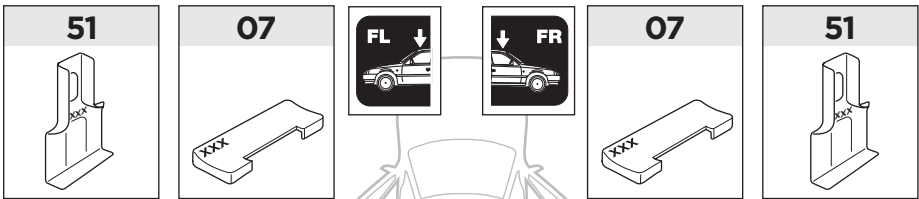

2

NISSAN Micra, 3-dr Hatchback, 93-99, 00-02

NISSAN March, 3-dr Hatchback, 93-99, 00-02

NISSAN Micra, 5-dr Hatchback, 93-99, 00-02

NISSAN March, 5-dr Hatchback, 93-99, 00-02

3

	W (mm)	Z (mm)	W (inch)	Z (inch)
NISSAN Micra , 3-dr Hatchback, 93-99, 00-02	230	700	9	27 1/2
NISSAN March , 3-dr Hatchback, 93-99, 00-02	230	700	9	27 1/2

	W (mm)	Z (mm)	W (inch)	Z (inch)
NISSAN Micra , 5-dr Hatchback, 93-99, 00-02	200	650	7 7/8	25 5/8
NISSAN March , 5-dr Hatchback, 93-99, 00-02	200	650	7 7/8	25 5/8