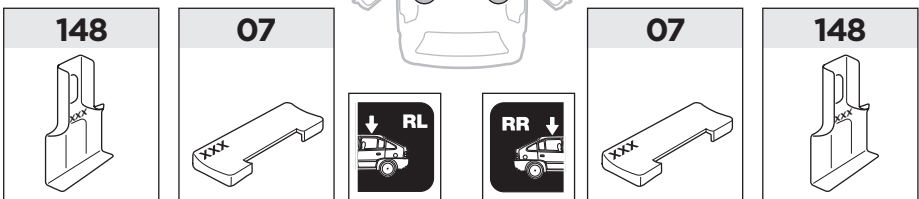

	Y (scale)	Y (mm)	Y (inch)
NISSAN Micra , 3-dr Hatchback, 93-99, 00-02	21	861	33 ⁷ / ₈
NISSAN Micra , 5-dr Hatchback, 93-99, 00-02	21	861	33 ⁷ / ₈
NISSAN March , 3-dr Hatchback, 93-99, 00-02	21	861	33 ⁷ / ₈
NISSAN March , 5-dr Hatchback, 93-99, 00-02	21	861	33 ⁷ / ₈

2

NISSAN Micra, 3-dr Hatchback, 93-99, 00-02

NISSAN March, 3-dr Hatchback, 93-99, 00-02

NISSAN Micra, 5-dr Hatchback, 93-99, 00-02

NISSAN March, 5-dr Hatchback, 93-99, 00-02

3

	W (mm)	Z (mm)	W (inch)	Z (inch)
NISSAN Micra , 3-dr Hatchback, 93-99, 00-02	230	700	9	27 1/2
NISSAN March , 3-dr Hatchback, 93-99, 00-02	230	700	9	27 1/2

	W (mm)	Z (mm)	W (inch)	Z (inch)
NISSAN Micra , 5-dr Hatchback, 93-99, 00-02	200	650	7 7/8	25 5/8
NISSAN March , 5-dr Hatchback, 93-99, 00-02	200	650	7 7/8	25 5/8