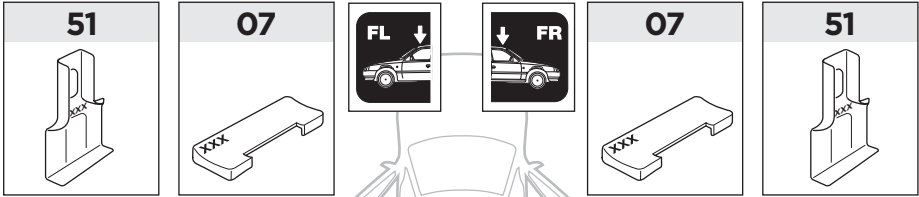

NISSAN Micra, 3-dr Hatchback, 93-99, 00-02

NISSAN March, 3-dr Hatchback, 93-99, 00-02