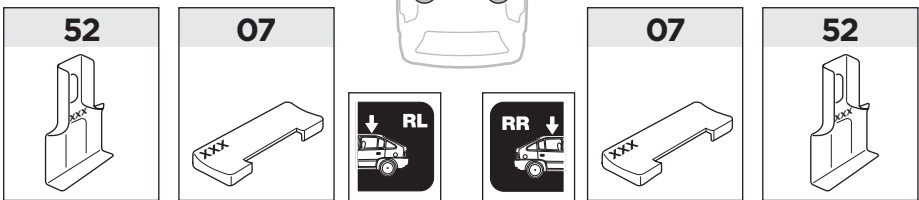

NISSAN Micra, 3-dr Hatchback, 93-99, 00-02

NISSAN March, 3-dr Hatchback, 93-99, 00-02