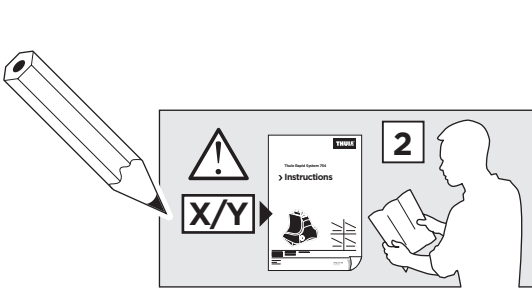

ISO 11154-E

141108

C.20121220
519-1108-01

Bring your life

thule.com

1

	X (scale)	X (mm)	X (inch)
NISSAN Micra , 3-dr Hatchback, 93-99, 00-02	21	861	33 ⁷ / ₈
NISSAN Micra , 5-dr Hatchback, 93-99, 00-02	21	861	33 ⁷ / ₈
NISSAN March , 3-dr Hatchback, 93-99, 00-02	21	861	33 ⁷ / ₈
NISSAN March , 5-dr Hatchback, 93-99, 00-02	21	861	33 ⁷ / ₈