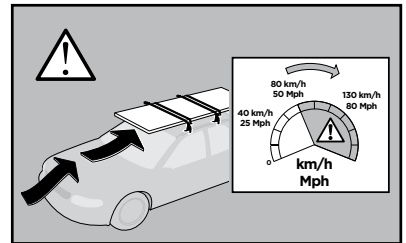

Thule Rapid System Kit 1415

> Instructions

CHEVROLET Matiz, 5-dr Hatchback, 05-09

CHEVROLET Spark, 5-dr Hatchback, 05-09

ISO 11154-E

141415

C.2012119
519-1415-02

Bring your life
thule.com