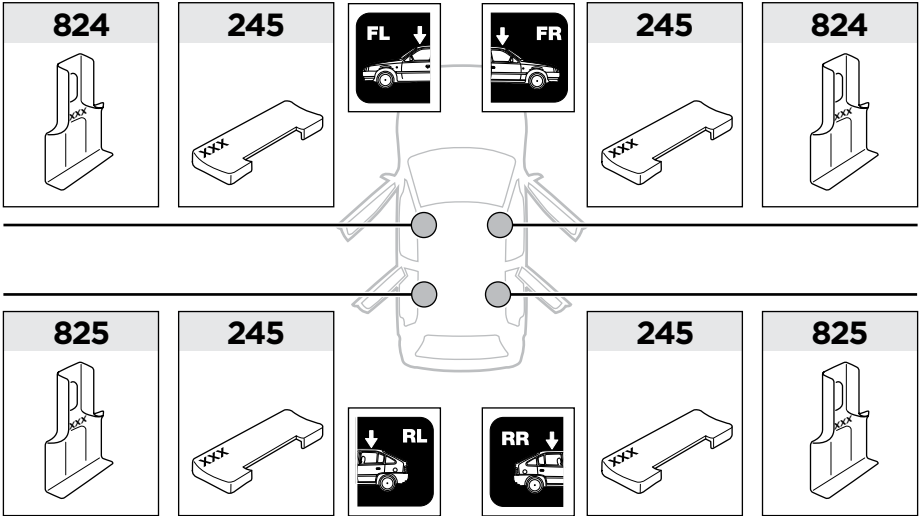

1

	X (scale)	X (mm)	X (inch)
CHEVROLET Matiz , 5-dr Hatchback, 05-09	21	861	33 ⁷ / ₈
CHEVROLET Spark , 5-dr Hatchback, 05-09	21	861	33 ⁷ / ₈

	Y (scale)	Y (mm)	Y (inch)
CHEVROLET Matiz , 5-dr Hatchback, 05-09	18	831	32 ³ / ₄
CHEVROLET Spark , 5-dr Hatchback, 05-09	18	831	32 ³ / ₄

2

CHEVROLET Matiz, 5-dr Hatchback, 05-09

CHEVROLET Spark, 5-dr Hatchback, 05-09

3

	W (mm)	Z (mm)	W (inch)	Z (inch)
CHEVROLET Matiz , 5-dr Hatchback, 05-09	250	700	9 ⁷/₈	27 ¹/₂
CHEVROLET Spark , 5-dr Hatchback, 05-09	250	700	9 ⁷/₈	27 ¹/₂