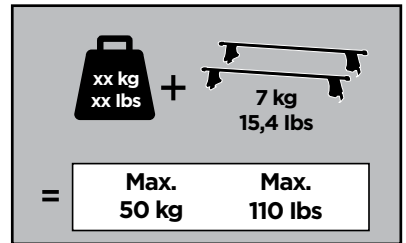

Thule Rapid System Kit 1415

> Instructions

CHEVROLET Matiz, 5-dr Hatchback, 05-09

CHEVROLET Spark, 5-dr Hatchback, 05-09

ISO 11154-E

141415

C.2012119
519-1415-02

Bring your life
thule.com