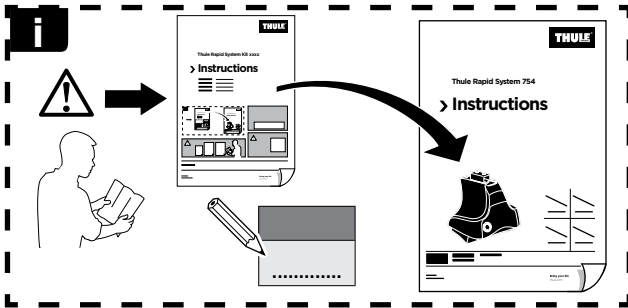

Thule Rapid System Kit 1415

> Instructions

CHEVROLET Matiz, 5-dr Hatchback, 05-09

CHEVROLET Spark, 5-dr Hatchback, 05-09

ISO 11154-E

141415

C.2012119
519-1415-02

Bring your life
thule.com