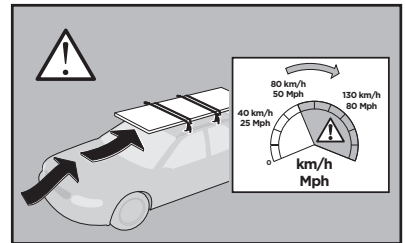

Thule Rapid System Kit 1426

> Instructions

Lexus IS-Series (MK II), 4-dr Sedan, 05-12

Lexus IS-Series, 4-dr Sedan, *06-13

*North America

ISO 11154-E

141426

C.20160310
519-1426-03

Bring your life

thule.com

204 x2

210 x2

x1

206 x2

853 x2

x1

1

	X (scale)	X (mm)	X (inch)
LEXUS IS-Series (MK II), 4-dr Sedan, 05-12	31	961	37 ⁷/₈
LEXUS IS-Series, 4-dr Sedan, *06-13	31	961	37 ⁷/₈