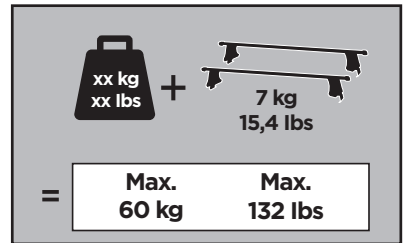

Thule Rapid System Kit 1426

> Instructions

Lexus IS-Series (MK II), 4-dr Sedan, 05-12

Lexus IS-Series, 4-dr Sedan, *06-13

*North America

ISO 11154-E

141426

C.20160310
519-1426-03

Bring your life

thule.com

204 x2

210 x2

x1

206 x2

853 x2

x1

1

	X (scale)	X (mm)	X (inch)
LEXUS IS-Series (MK II), 4-dr Sedan, 05-12	31	961	37 ⁷/₈
LEXUS IS-Series, 4-dr Sedan, *06-13	31	961	37 ⁷/₈