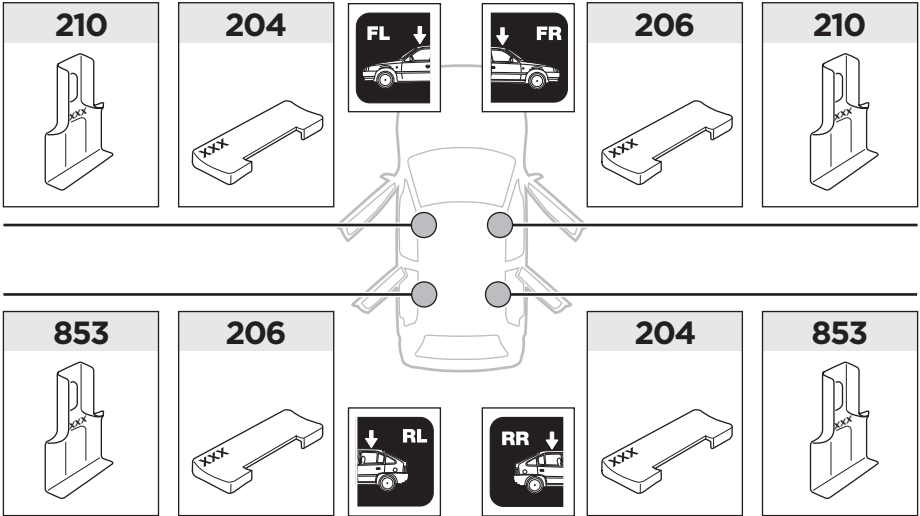

Bring your life

thule.com

204 x2

210 x2

x1

206 x2

853 x2

x1

1

	X (scale)	X (mm)	X (inch)
LEXUS IS-Series (MK II), 4-dr Sedan, 05-12	31	961	37 ⁷ / ₈
LEXUS IS-Series, 4-dr Sedan, *06-13	31	961	37 ⁷ / ₈

	Y (scale)	Y (mm)	Y (inch)
LEXUS IS-Series (MK II), 4-dr Sedan, 05-12	28,5	936	36 ⁷ / ₈
LEXUS IS-Series, 4-dr Sedan, *06-13	28,5	936	36 ⁷ / ₈

2

LEXUS IS-Series (MK II), 4-dr Sedan, 05-12

LEXUS IS-Series, 4-dr Sedan, *06-13

3

	W (mm)	Z (mm)	W (inch)	Z (inch)
LEXUS IS-Series (MK II), 4-dr Sedan, 05-12	270	620	10 ⁵/₈	24 ³/₈
LEXUS IS-Series, 4-dr Sedan, *06-13	270	620	10 ⁵/₈	24 ³/₈