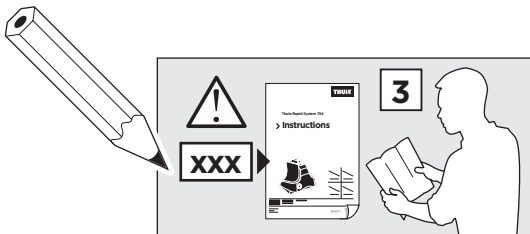

2

LEXUS IS-Series (MK II), 4-dr Sedan, 05-12

LEXUS IS-Series, 4-dr Sedan, *06-13