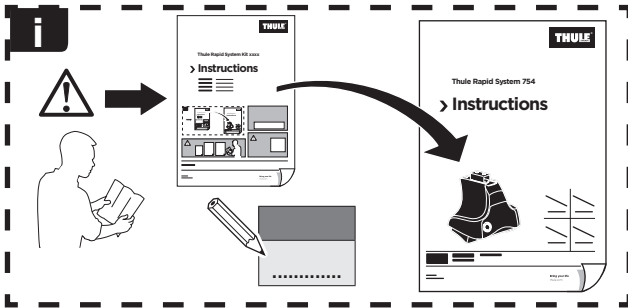

Thule Rapid System Kit 1426

> Instructions

Lexus IS-Series (MK II), 4-dr Sedan, 05-12

Lexus IS-Series, 4-dr Sedan, *06-13

*North America

ISO 11154-E

141426

C.20160310
519-1426-03

Bring your life

thule.com

204 x2

210 x2

x1

206 x2

853 x2

x1

1

	X (scale)	X (mm)	X (inch)
LEXUS IS-Series (MK II), 4-dr Sedan, 05-12	31	961	37 ⁷/₈
LEXUS IS-Series, 4-dr Sedan, *06-13	31	961	37 ⁷/₈