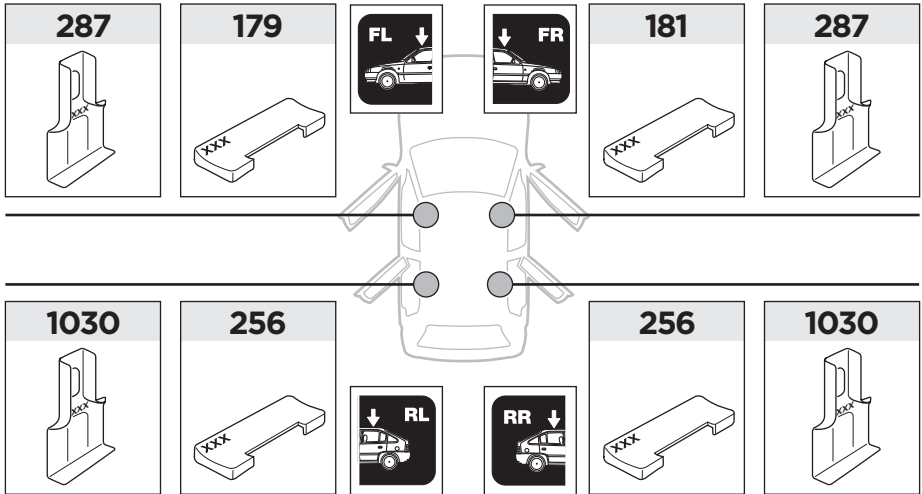

181 x1

256 x2

287 x2

1030 x2

x1

x1

1

	X (scale)	X (mm)	X (inch)
FORD Kuga, 5-dr SUV, 08-12 (Without railing)	42	1071	42 1/8

	Y (scale)	Y (mm)	Y (inch)
FORD Kuga, 5-dr SUV, 08-12 (Without railing)	36	1011	39 3/4

2

FORD Kuga, 5-dr SUV, 08-12 (Without railing)

3

	W (mm)	Z (mm)	W (inch)	Z (inch)
FORD Kuga, 5-dr SUV, 08-12 (Without railing)	320	720	12 ⁵/₈	28 ³/₈