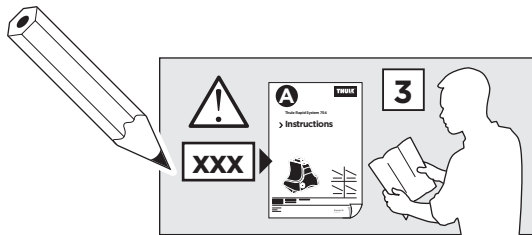

181 x1

256 x2

287 x2

1030 x2

x1

x1

1

	X (scale)	X (mm)	X (inch)
FORD Kuga, 5-dr SUV, 08-12 (Without railing)	42	1071	42 1/8

	Y (scale)	Y (mm)	Y (inch)
FORD Kuga, 5-dr SUV, 08-12 (Without railing)	36	1011	39 3/4

2

FORD Kuga, 5-dr SUV, 08-12 (Without railing)

3

	W (mm)	Z (mm)	W (inch)	Z (inch)
FORD Kuga, 5-dr SUV, 08-12 (Without railing)	320	720	12 ⁵/₈	28 ³/₈