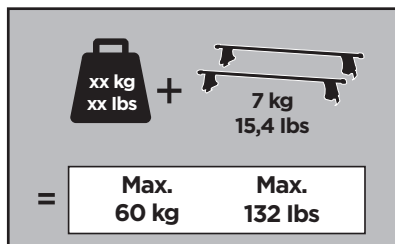

Thule Rapid System Kit 1671

> Instructions

FORD Kuga, 5-dr SUV, 08-12 (Without railing)

ISO 11154-E

141671

C.20130615
519-1671-03

Bring your life
thule.com

179 x1

181 x1

256 x2

287 x2

1030 x2

x1

x1

1

	X (scale)	X (mm)	X (inch)
FORD Kuga, 5-dr SUV, 08-12 (Without railing)	42	1071	42 1/8

	Y (scale)	Y (mm)	Y (inch)
FORD Kuga, 5-dr SUV, 08-12 (Without railing)	36	1011	39 3/4

2

FORD Kuga, 5-dr SUV, 08-12 (Without railing)

3

	W (mm)	Z (mm)	W (inch)	Z (inch)
FORD Kuga, 5-dr SUV, 08-12 (Without railing)	320	720	12 ⁵/₈	28 ³/₈