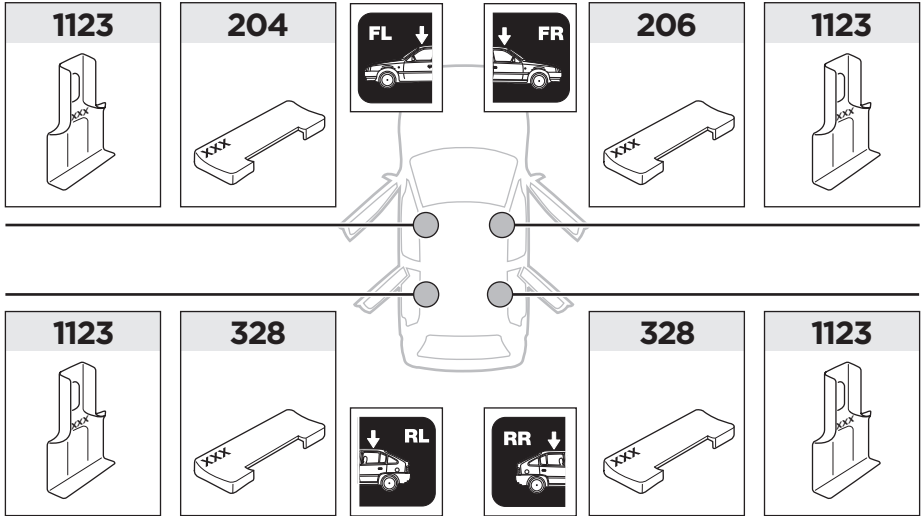

Thule Rapid System Kit 1686

> Instructions

AUDI A1, 5-dr Sportback, 12-

ISO 11154-E

1

	X (scale)	X (mm)	X (inch)
AUDI A1, 5-dr Sportback, 12-	33	981	38 5/8

	Y (scale)	Y (mm)	Y (inch)
AUDI A1, 5-dr Sportback, 12-	30,5	956	37 5/8

2

AUDI A1, 5-dr Sportback, 12-

3

	W (mm)	Z (mm)	W (inch)	Z (inch)
AUDI A1, 5-dr Sportback, 12-	210	695	8 1/4	27 3/8