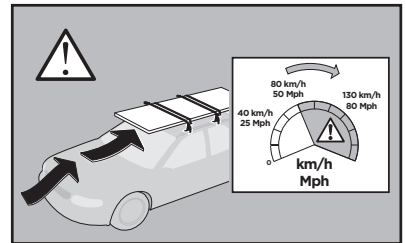

Thule Rapid System Kit 1686

> Instructions

AUDI A1, 5-dr Sportback, 12-

ISO 11154-E

1

	X (scale)	X (mm)	X (inch)
AUDI A1, 5-dr Sportback, 12-	33	981	38 5/8

	Y (scale)	Y (mm)	Y (inch)
AUDI A1, 5-dr Sportback, 12-	30,5	956	37 5/8

2

AUDI A1, 5-dr Sportback, 12-

3

	W (mm)	Z (mm)	W (inch)	Z (inch)
AUDI A1, 5-dr Sportback, 12-	210	695	8 1/4	27 3/8