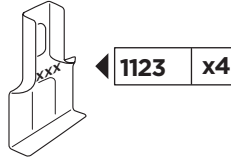

Thule Rapid System Kit 1686

> Instructions

AUDI A1, 5-dr Sportback, 12-

ISO 11154-E

1

	X (scale)	X (mm)	X (inch)
AUDI A1, 5-dr Sportback, 12-	33	981	38 5/8

	Y (scale)	Y (mm)	Y (inch)
AUDI A1, 5-dr Sportback, 12-	30,5	956	37 5/8

2

AUDI A1, 5-dr Sportback, 12-

3

	W (mm)	Z (mm)	W (inch)	Z (inch)
AUDI A1, 5-dr Sportback, 12-	210	695	8 1/4	27 3/8