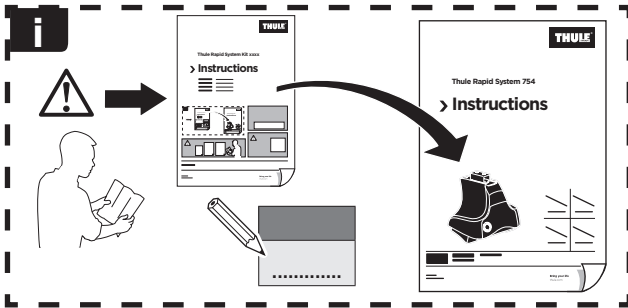

Thule Rapid System Kit 1686

> Instructions

AUDI A1, 5-dr Sportback, 12-

ISO 11154-E

1

	X (scale)	X (mm)	X (inch)
AUDI A1, 5-dr Sportback, 12-	33	981	38 5/8

	Y (scale)	Y (mm)	Y (inch)
AUDI A1, 5-dr Sportback, 12-	30,5	956	37 5/8