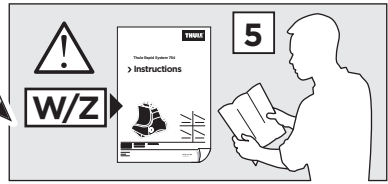

3

	W (mm)	Z (mm)	W (inch)	Z (inch)
AUDI A1, 5-dr Sportback, 12-	210	695	8 1/4	27 3/8