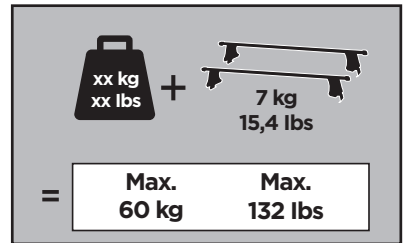

Thule Rapid System Kit 1686

> Instructions

AUDI A1, 5-dr Sportback, 12-

ISO 11154-E

1

	X (scale)	X (mm)	X (inch)
AUDI A1, 5-dr Sportback, 12-	33	981	38 5/8

	Y (scale)	Y (mm)	Y (inch)
AUDI A1, 5-dr Sportback, 12-	30,5	956	37 5/8

2

AUDI A1, 5-dr Sportback, 12-

3

	W (mm)	Z (mm)	W (inch)	Z (inch)
AUDI A1, 5-dr Sportback, 12-	210	695	8 1/4	27 3/8