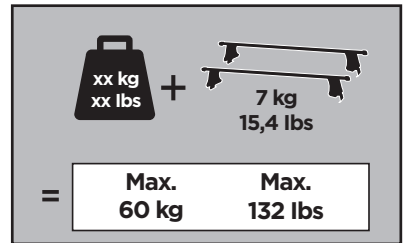

Thule Rapid System Kit 1716

> Instructions

RENAULT Clio IV, 5-dr Hatchback, 13-

ISO 11154-E

141716

C.20140408
519-1716-02

Bring your life
thule.com