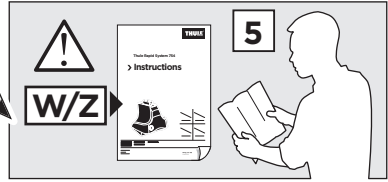

	X (scale)	X (mm)	X (inch)
RENAULT Clio IV, 5-dr Hatchback, 13-	33,5	986	38 ⁷ / ₈

	Y (scale)	Y (mm)	Y (inch)
RENAULT Clio IV, 5-dr Hatchback, 13-	26	911	35 ⁷ / ₈

2

RENAULT Clio IV, 5-dr Hatchback, 13-

3

	W (mm)	Z (mm)	W (inch)	Z (inch)
RENAULT Clio IV, 5-dr Hatchback, 13-	260	720	10 1/4	28 3/8