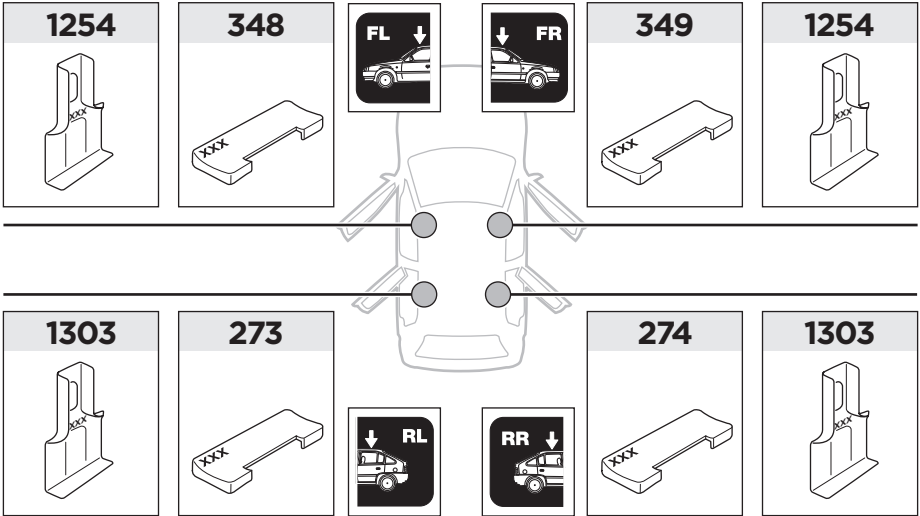

274 x1

348 x1

349 x1

1254 x2

1303 x2

x1

x1

1

	X (scale)	X (mm)	X (inch)
RENAULT Clio IV, 5-dr Hatchback, 13-	33,5	986	38 ⁷ / ₈

	Y (scale)	Y (mm)	Y (inch)
RENAULT Clio IV, 5-dr Hatchback, 13-	26	911	35 ⁷ / ₈

2

RENAULT Clio IV, 5-dr Hatchback, 13-

3

	W (mm)	Z (mm)	W (inch)	Z (inch)
RENAULT Clio IV, 5-dr Hatchback, 13-	260	720	10 1/4	28 3/8