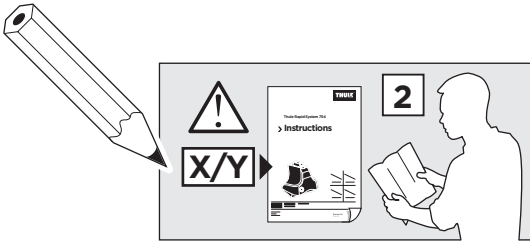

	X (scale)	X (mm)	X (inch)
RENAULT Clio IV, 5-dr Hatchback, 13-	33,5	986	38 ⁷ / ₈

	Y (scale)	Y (mm)	Y (inch)
RENAULT Clio IV, 5-dr Hatchback, 13-	26	911	35 ⁷ / ₈

2

RENAULT Clio IV, 5-dr Hatchback, 13-

3

	W (mm)	Z (mm)	W (inch)	Z (inch)
RENAULT Clio IV, 5-dr Hatchback, 13-	260	720	10 1/4	28 3/8