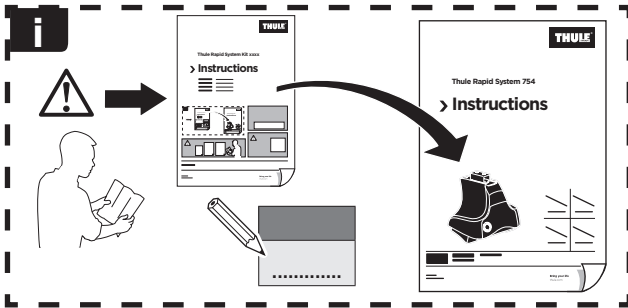

Thule Rapid System Kit 1716

> Instructions

RENAULT Clio IV, 5-dr Hatchback, 13-

ISO 11154-E

141716

C.20140408
519-1716-02

Bring your life
thule.com

273 x1