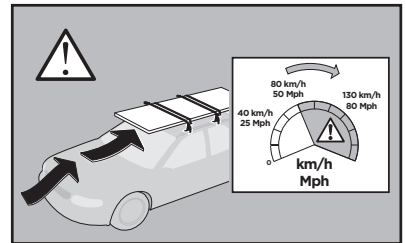

Thule Rapid System Kit 1716

> Instructions

RENAULT Clio IV, 5-dr Hatchback, 13-

ISO 11154-E

141716

C.20140408
519-1716-02

Bring your life
thule.com

273 x1