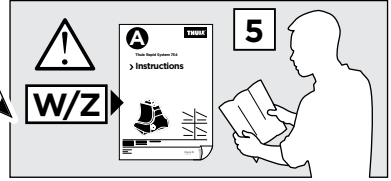

3

	W (mm)	Z (mm)	W (inch)	Z (inch)
LEXUS NX-Series, 5-dr SUV, 15-	180	700	7 1/8	27 1/2