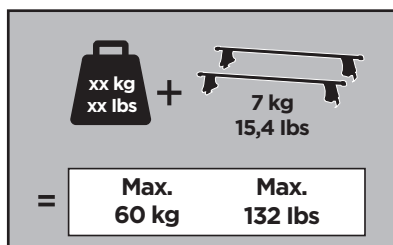

ISO 11154-E

141864

C.20170707

519-1864-01

Bring your life

thule.com