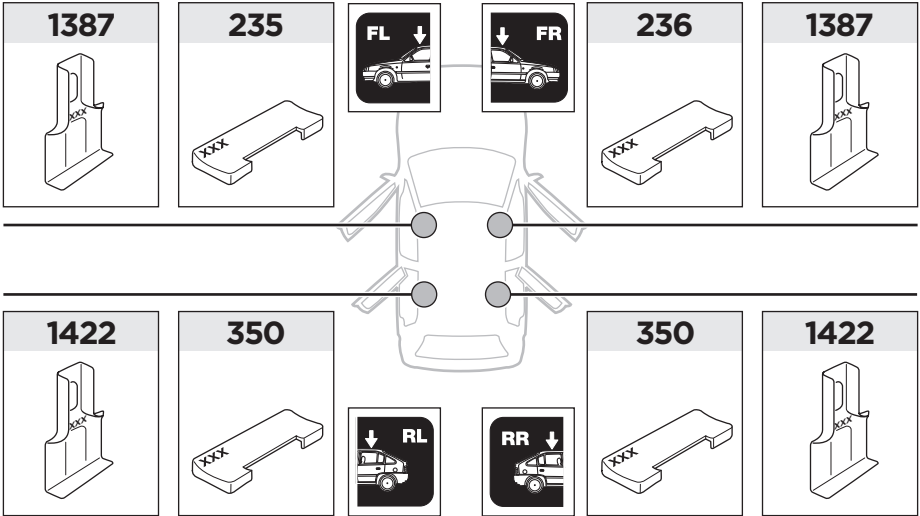

1

	X (scale)	X (mm)	X (inch)
OPEL Crossland X, 5-dr SUV, 17-	38,5	1036	40 ³ / ₄

	Y (scale)	Y (mm)	Y (inch)
OPEL Crossland X, 5-dr SUV, 17-	35	1001	39 ³ / ₈

2

OPEL Crossland X, 5-dr SUV, 17-

3

	W (mm)	Z (mm)	W (inch)	Z (inch)
OPEL Crossland X, 5-dr SUV, 17-	220	725	8 ⁵/₈	28 ¹/₂