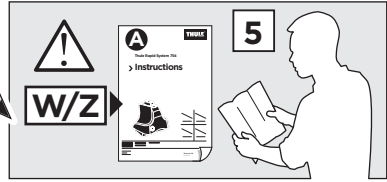

1

	X (scale)	X (mm)	X (inch)
OPEL Crossland X, 5-dr SUV, 17-	38,5	1036	40 ³ / ₄

	Y (scale)	Y (mm)	Y (inch)
OPEL Crossland X, 5-dr SUV, 17-	35	1001	39 ³ / ₈

2

OPEL Crossland X, 5-dr SUV, 17-

3

	W (mm)	Z (mm)	W (inch)	Z (inch)
OPEL Crossland X, 5-dr SUV, 17-	220	725	8 ⁵/₈	28 ¹/₂