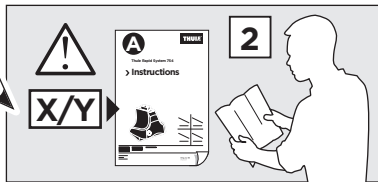

1

	X (scale)	X (mm)	X (inch)
OPEL Crossland X, 5-dr SUV, 17-	38,5	1036	40 ³ / ₄

	Y (scale)	Y (mm)	Y (inch)
OPEL Crossland X, 5-dr SUV, 17-	35	1001	39 ³ / ₈

2

OPEL Crossland X, 5-dr SUV, 17-

3

	W (mm)	Z (mm)	W (inch)	Z (inch)
OPEL Crossland X, 5-dr SUV, 17-	220	725	8 ⁵/₈	28 ¹/₂