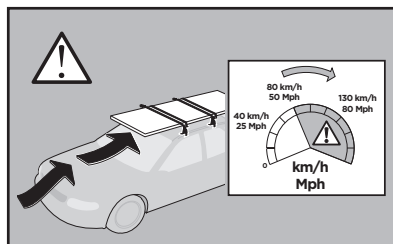

ISO 11154-E

141864

C.20170707

519-1864-01

Bring your life

thule.com