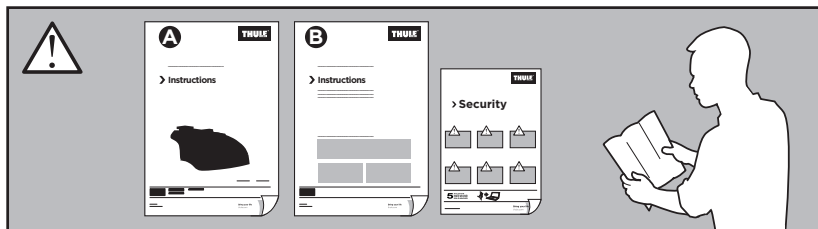

Thule XT Kit 3164

> Instructions

JEEP Compass, 5-dr SUV, 17-

This kit is only for vehicles with fixpoint mounting.

ISO 11154-E

183164

C.20170220
509-3164-01

Bring your life
thule.com